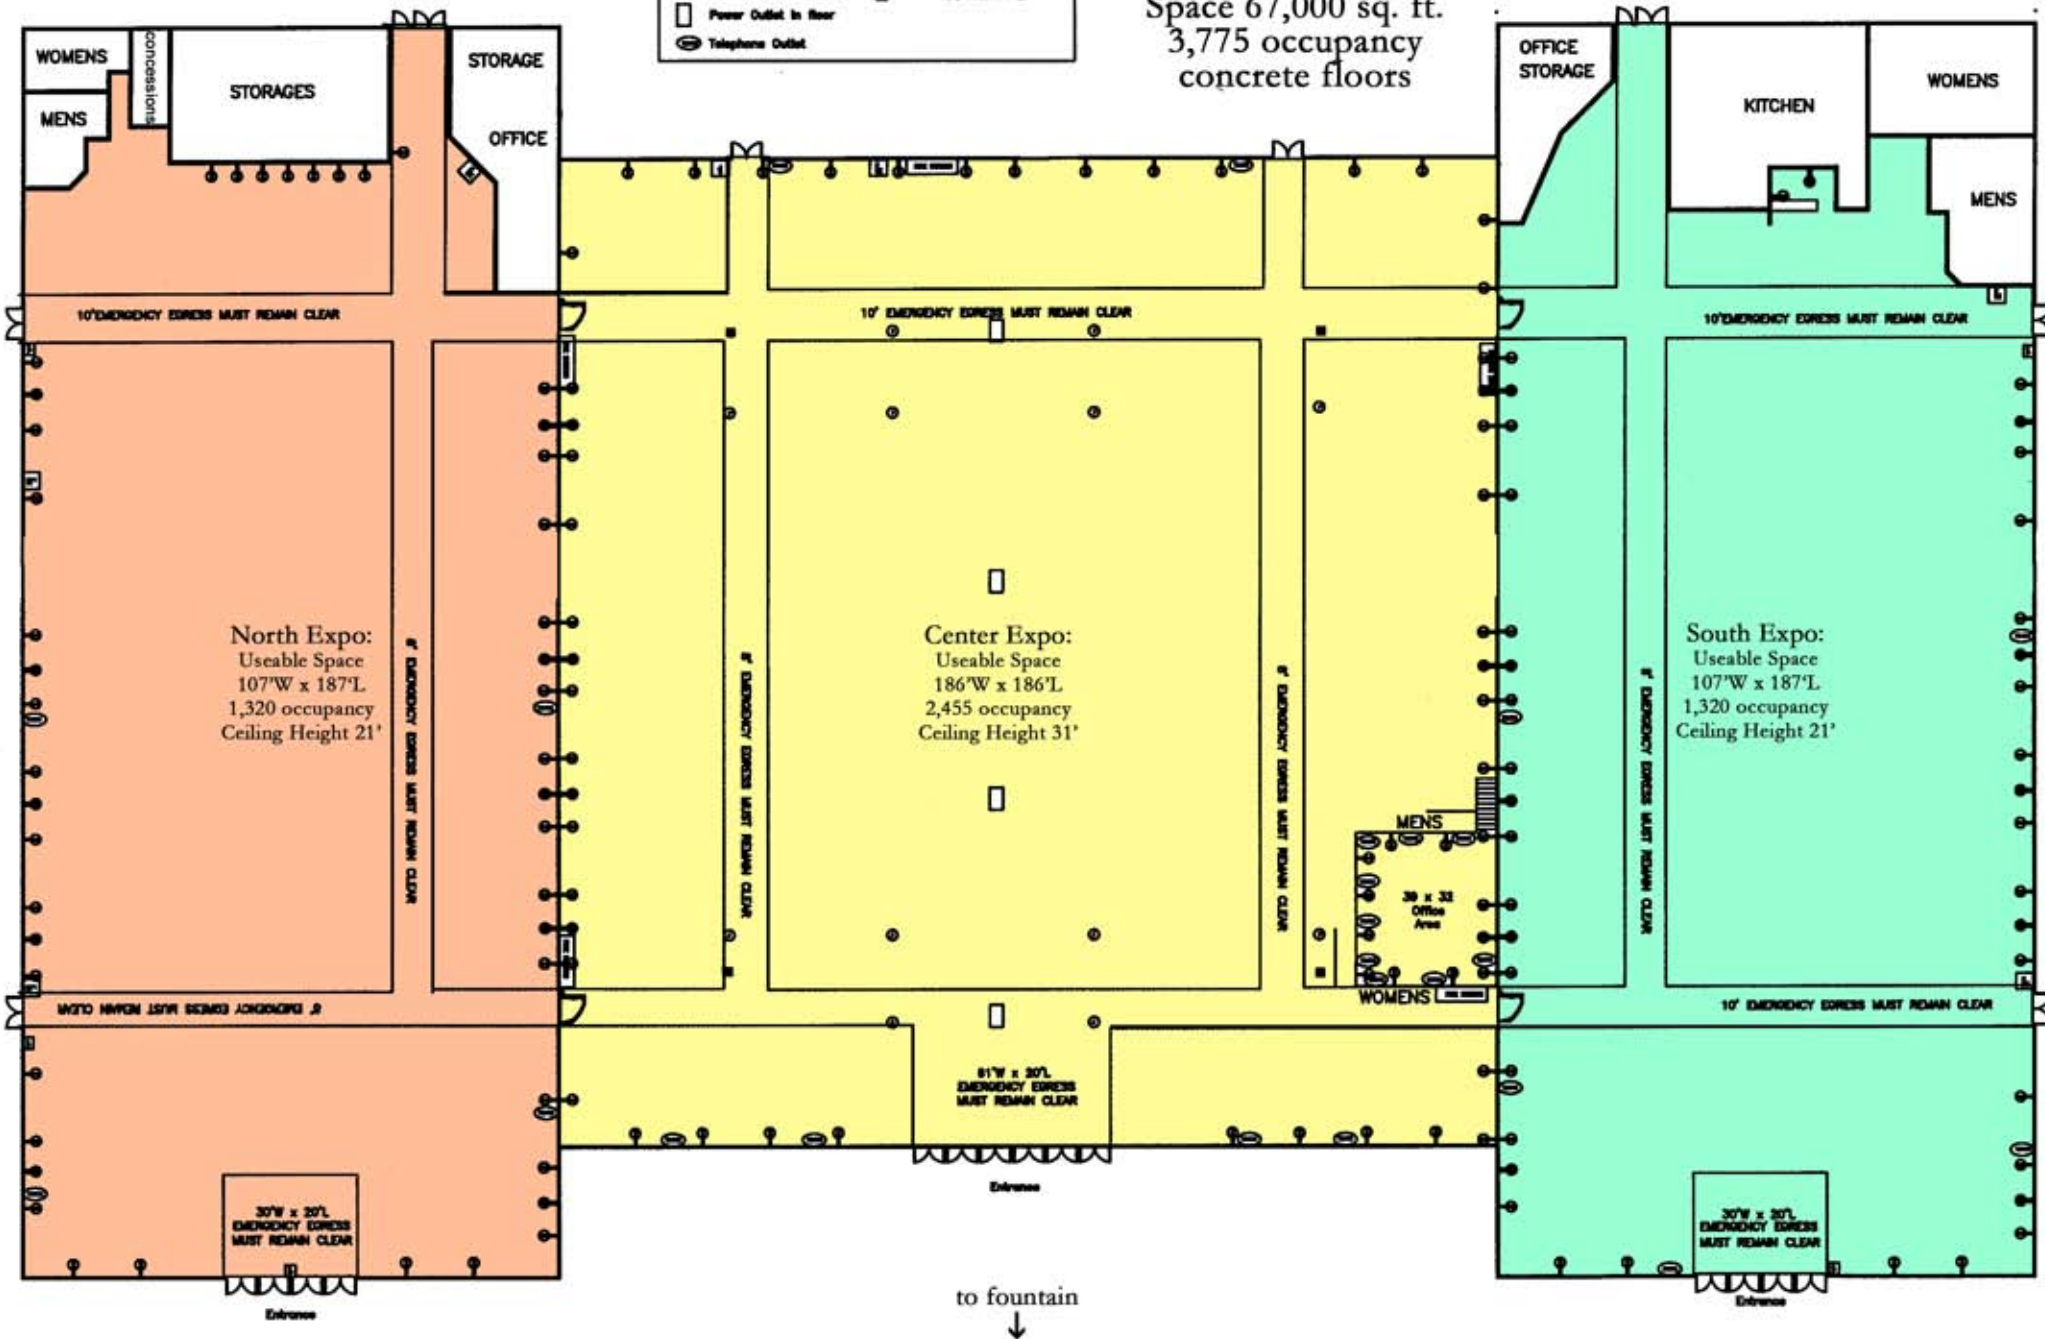

Expo Building

⊖	Power Outlet	LEGG	Fire Station/Hose
⊖	220 Power Outlet	□	Fire Extinguisher
⊙	Power Outlet in floor	□	Fire Alarm Pull
⊖	Power Outlet in floor		
☎	Telephone Outlet		

All Expo:
 Combined Useable
 Space 67,000 sq. ft.
 3,775 occupancy
 concrete floors

to fountain
 ↓